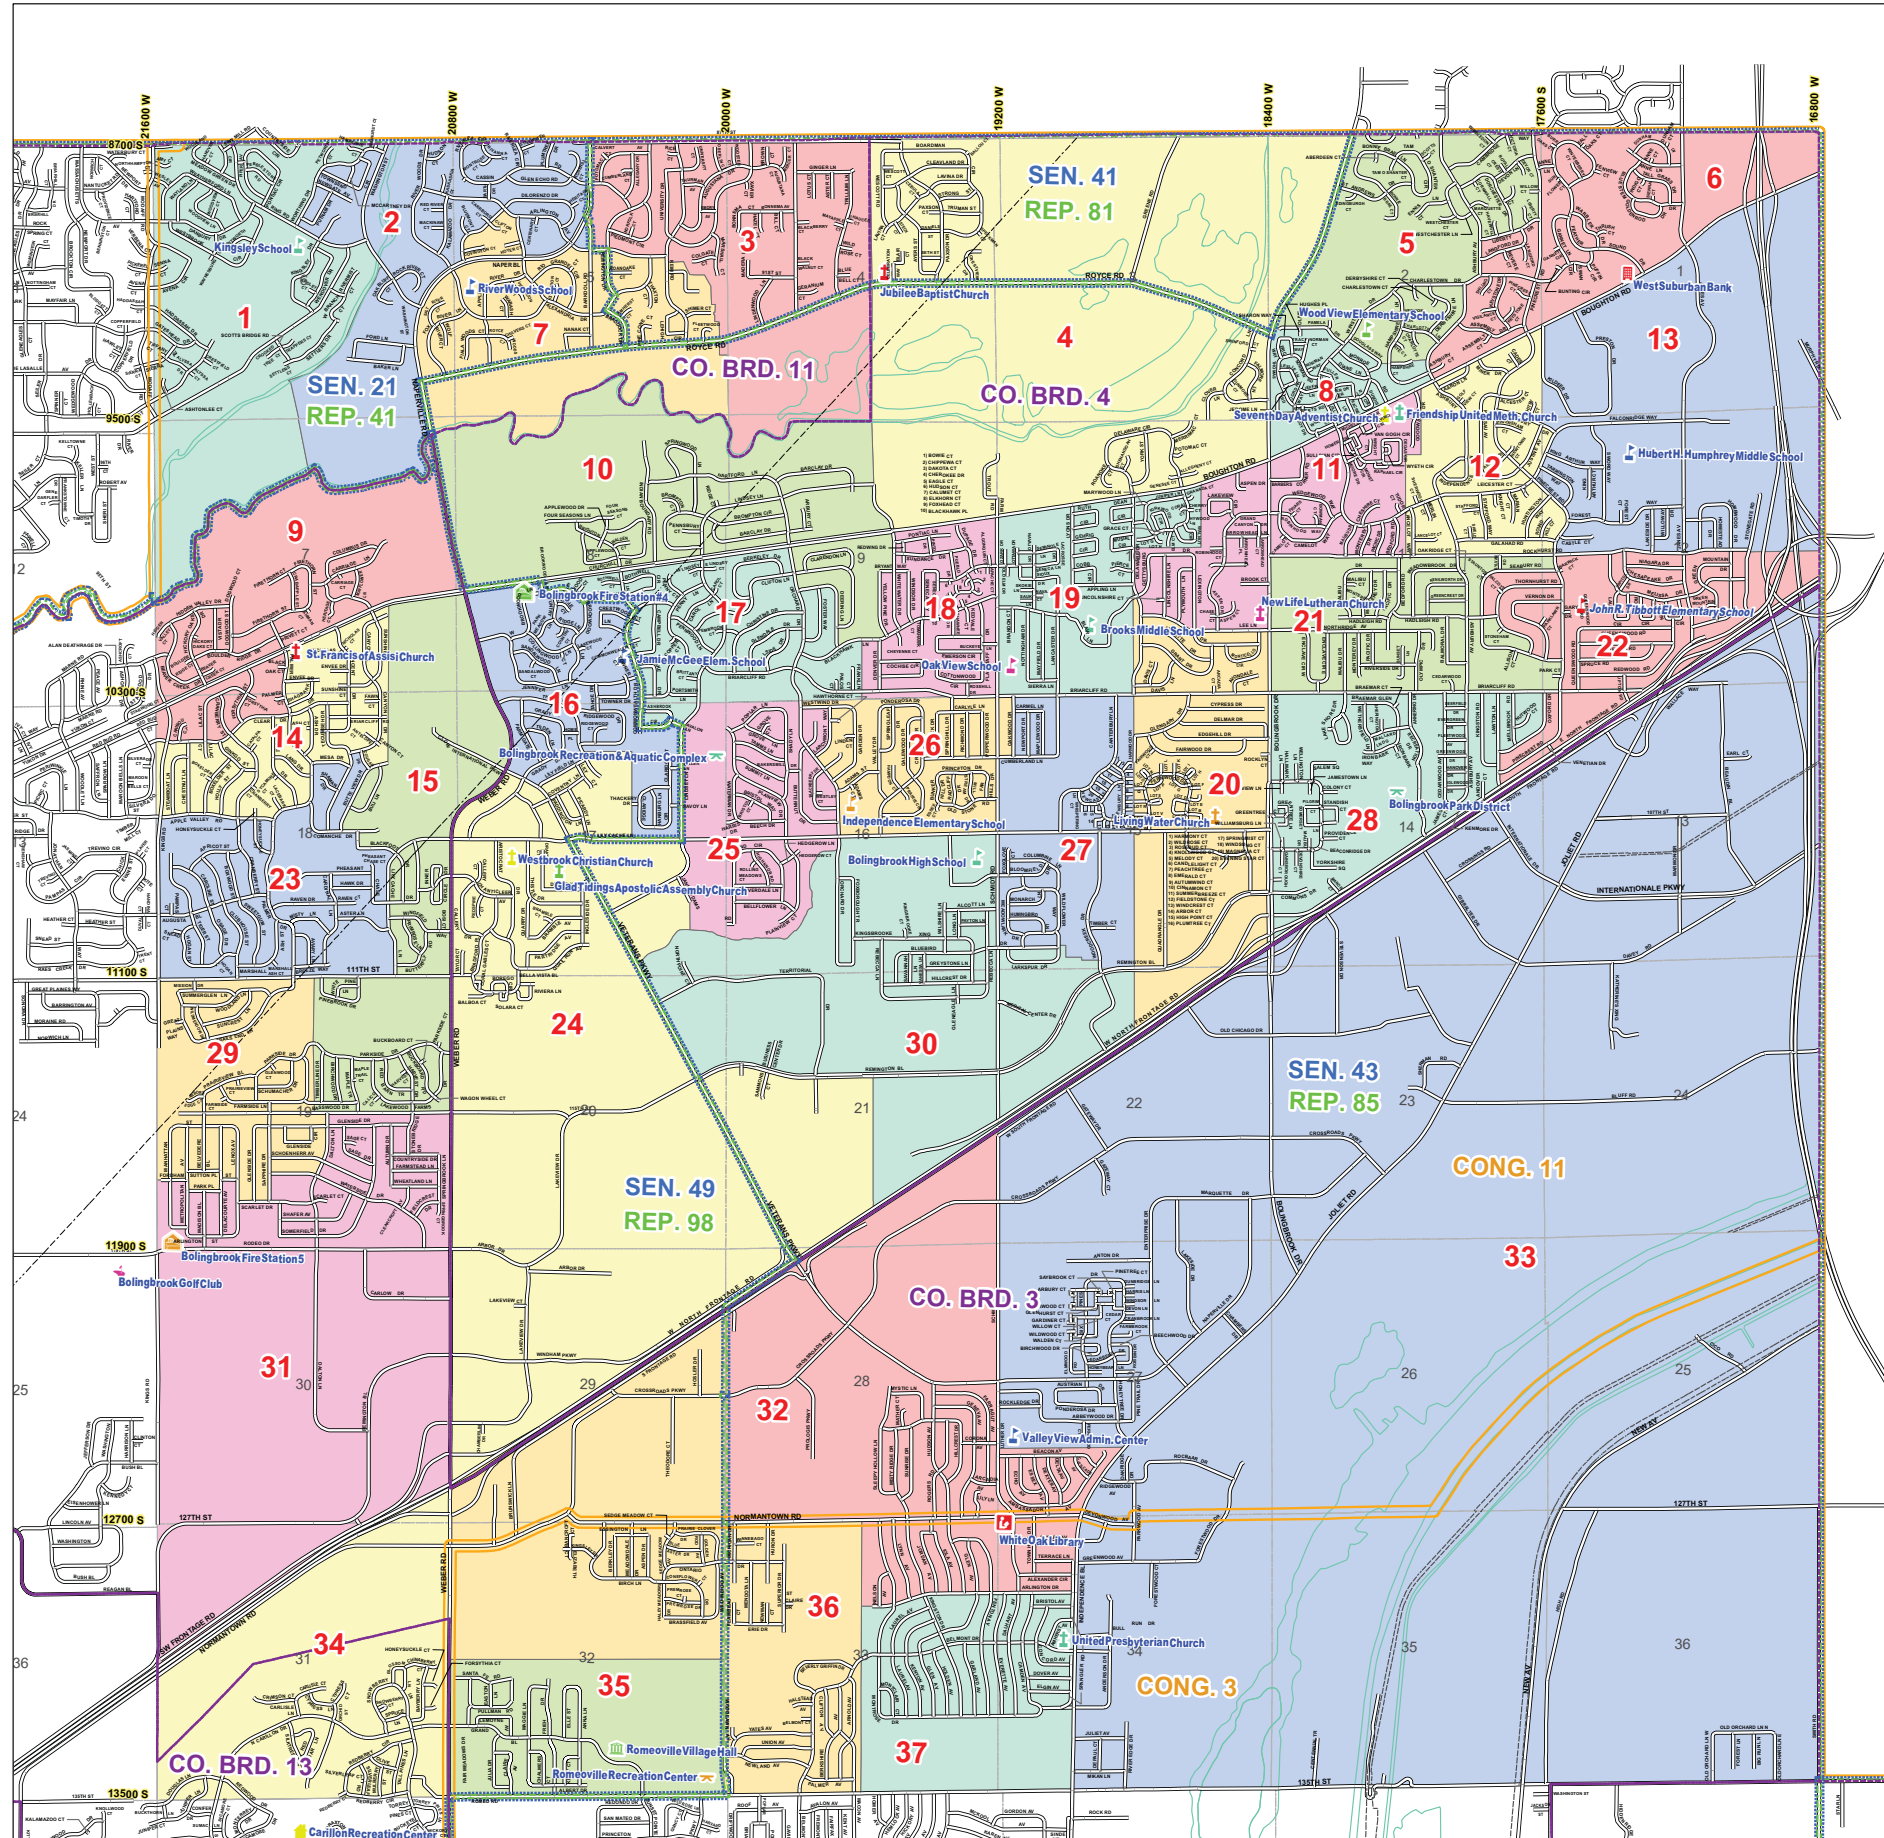

DUPAGE TOWNSHIP ELECTION PRECINCTS

TOWNSHIP 37 N -- RANGE 10 E

NANCY SCHULTZ VOOTS
WILL COUNTY CLERK

1"=1,700'

PRECINCT POLLING PLACE

Dupage 1	Kingsley School 2403 Kingsley Dr., Naperville
Dupage 2	River Woods Elementary School 2607 River Woods Dr., Naperville
Dupage 3	Jubilee Baptist Church 660 W. Royce Rd., Bolingbrook
Dupage 4	Wood View Elementary School 197 Winston Dr., Bolingbrook
Dupage 5	West Suburban Bank 672 E. Boughton Rd., Bolingbrook
Dupage 6	River Woods Elementary School 2607 River Woods Dr., Naperville
Dupage 7	Friendship United Methodist Church 305 E. Boughton Rd., Bolingbrook
Dupage 8	St. Francis of Assisi Church 1501 W. Boughton Rd., Bolingbrook
Dupage 9	St. Francis of Assisi Church 1501 W. Boughton Rd., Bolingbrook
Dupage 10	Bolingbrook Fire Station 4 1111 W. Boughton Rd., Bolingbrook
Dupage 11	New Life Lutheran Church 249 N. Bolingbrook Dr., Bolingbrook
Dupage 12	Seventh Day Adventist Church 301 E. Boughton Rd., Bolingbrook
Dupage 13	Hubert H. Humphrey Middle School 777 Falcon Ridge Way, Bolingbrook
Dupage 14	Westbrook Christian Church 1175 Lily Cache Ln., Bolingbrook
Dupage 15	Glad Tidings Apostolic Assembly Church 351 Veterans Pkwy., Bolingbrook
Dupage 16	Jamie McGee Elementary School 179 Commonwealth Dr., Bolingbrook
Dupage 17	Bolingbrook Recreation & Aquatic Complex 200 S. Lindsey Ln., Bolingbrook
Dupage 18	Oak View School 150 N. Schmidt Rd., Bolingbrook
Dupage 19	Brooks Middle School 350 Blair Ln., Bolingbrook

PRECINCT POLLING PLACE

Dupage 20	Living Water Community Church 190 Lily Cache Ln., Bolingbrook
Dupage 21	New Life Lutheran Church 249 N. Bolingbrook Dr., Bolingbrook
Dupage 22	John R. Tibbott Elementary School 520 Gary Dr., Bolingbrook
Dupage 23	Westbrook Christian Church 1175 Lily Cache Ln., Bolingbrook
Dupage 24	Glad Tidings Apostolic Assembly Church 351 Veterans Pkwy., Bolingbrook
Dupage 25	Bolingbrook Recreation & Aquatic Complex 200 S. Lindsey Ln., Bolingbrook
Dupage 26	Independence Elementary School 230 Orchard Dr., Bolingbrook
Dupage 27	Living Water Community Church 190 Lily Cache Ln., Bolingbrook
Dupage 28	Bolingbrook Park District 201 Recreation Dr., Bolingbrook
Dupage 29	Bolingbrook Fire Station 5 1900 Rodeo Dr., Bolingbrook
Dupage 30	Bolingbrook High School 365 Rasler Way, Ent. 4, Bolingbrook
Dupage 31	Bolingbrook Golf Club 2001 Rodeo Dr., Bolingbrook
Dupage 32	White Oak Library 201 Normantown Rd., Romeoville
Dupage 33	Valley View Administration Center 755 Dahlhart Dr., Romeoville
Dupage 34	Carillon Recreation Center 21146 S. Carillon Dr., Plainfield
Dupage 35	Romeoville Village Hall 1050 W. Romeo Rd., Romeoville
Dupage 36	Romeoville Recreation Center 800 W. Romeo Rd., Bolingbrook
Dupage 37	United Presbyterian Church 2 Belmont Dr., Romeoville

PLOT DATE: Wednesday, November 16, 2011
PREPARED BY THE WILL COUNTY CLERK'S OFFICE
302 N. CHICAGO STREET, JOLIET, IL 60432 (815) 740-4613